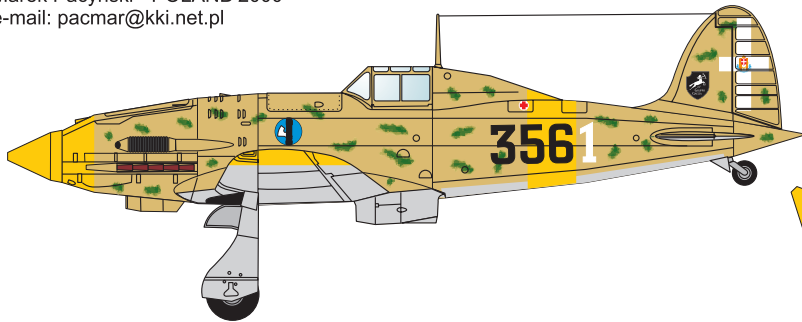

Model cardboard scale 1:50

© Marek Pacyński - POLAND 2000
e-mail: pacmar@kki.net.pl

Macchi C.202 „Folgore”

Year of production: 1941 (Italia)
Spread: 10,58 m (34 ft 44 in)
Length: 8,85 m (29 ft 85 in)
Height: 3,04 m (12 ft 95 in)
Mass max: 3005 kG (9409 b)
Speed max: 598 km/h (407 mph)
Ceiling: 11500 m (33792 ft)
Range: 765 km (643 miles)
Armament: 2 x machine gun cal. 12,7 mm (0,511 in)
and 2 x machine gun cal. 7,7 mm (0,78 in)

Macchi C.202
356° Squadriglia
Ukraine - Soviet Union
October 1942

MONTAGE

RED LETTER: cardboard 0,5 - 0,8 mm