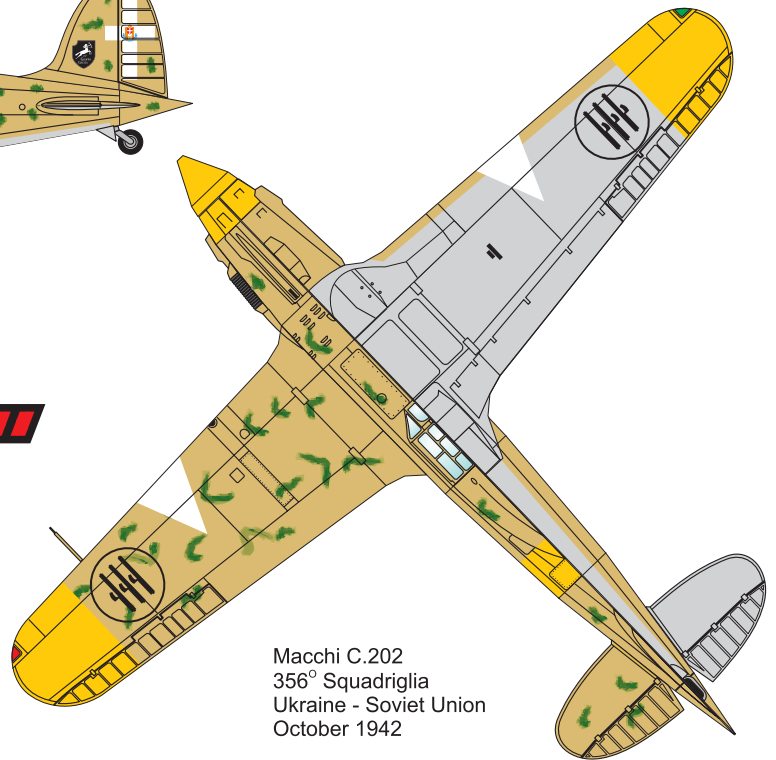

Model cardboard scale 1:50

© Marek Pacyński - POLAND 2000
e-mail: pacmar@kki.net.pl

Macchi C.202 „Folgore”

Year of production: 1941 (Italia)
Spread: 10,58 m (34 ft 44 in)
Length: 8,85 m (29 ft 85 in)
Height: 3,04 m (12 ft 95 in)
Mass max: 3005 kG (9409 b)
Speed max: 598 km/h (407 mph)
Ceiling: 11500 m (33792 ft)
Range: 765 km (643 miles)
Armament: 2 x machine gun cal. 12,7 mm (0,511 in)
and 2 x machine gun cal. 7,7 mm (0,78 in)

Macchi C.202
356° Squadriglia
Ukraine - Soviet Union
October 1942

MONTAGE

RED LETTER: cardboard 0,5 - 0,8 mm